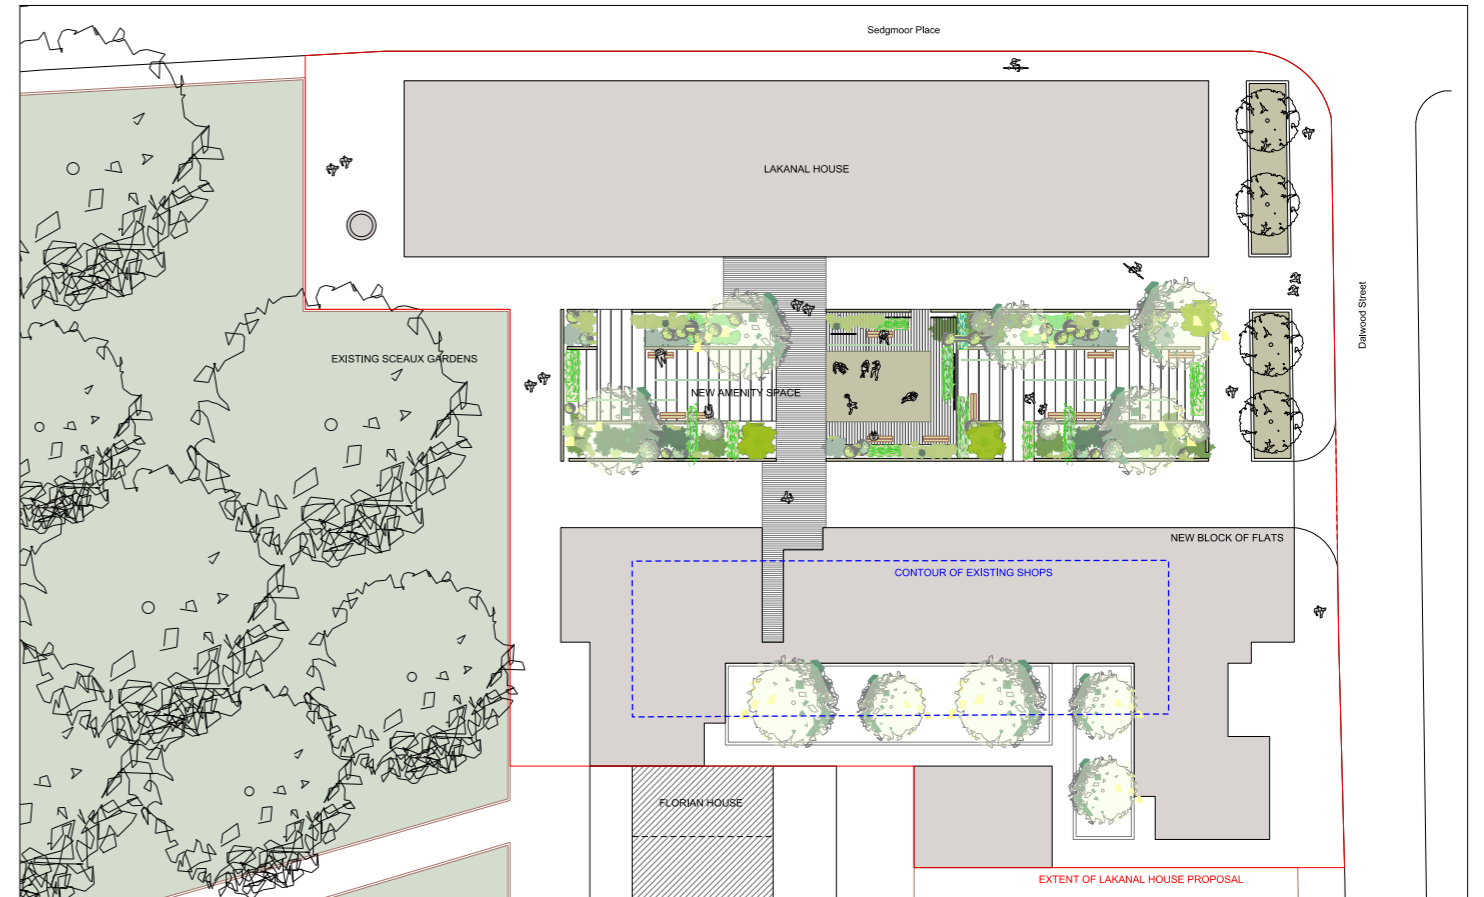

proposed upper floor maisonette

proposed kitchen

proposed lower floor maisonette

proposed bathroom

proposed undercroft

proposed non-residential unit

proposed elevation

proposed plan

existing view

proposed view

proposed volumetric site plan

proposed site plan

PROPOSALS FOR REDEVELOPMENT OF THE SHOPS AND THE AREA IN FRONT OF LAKANAL HOUSE