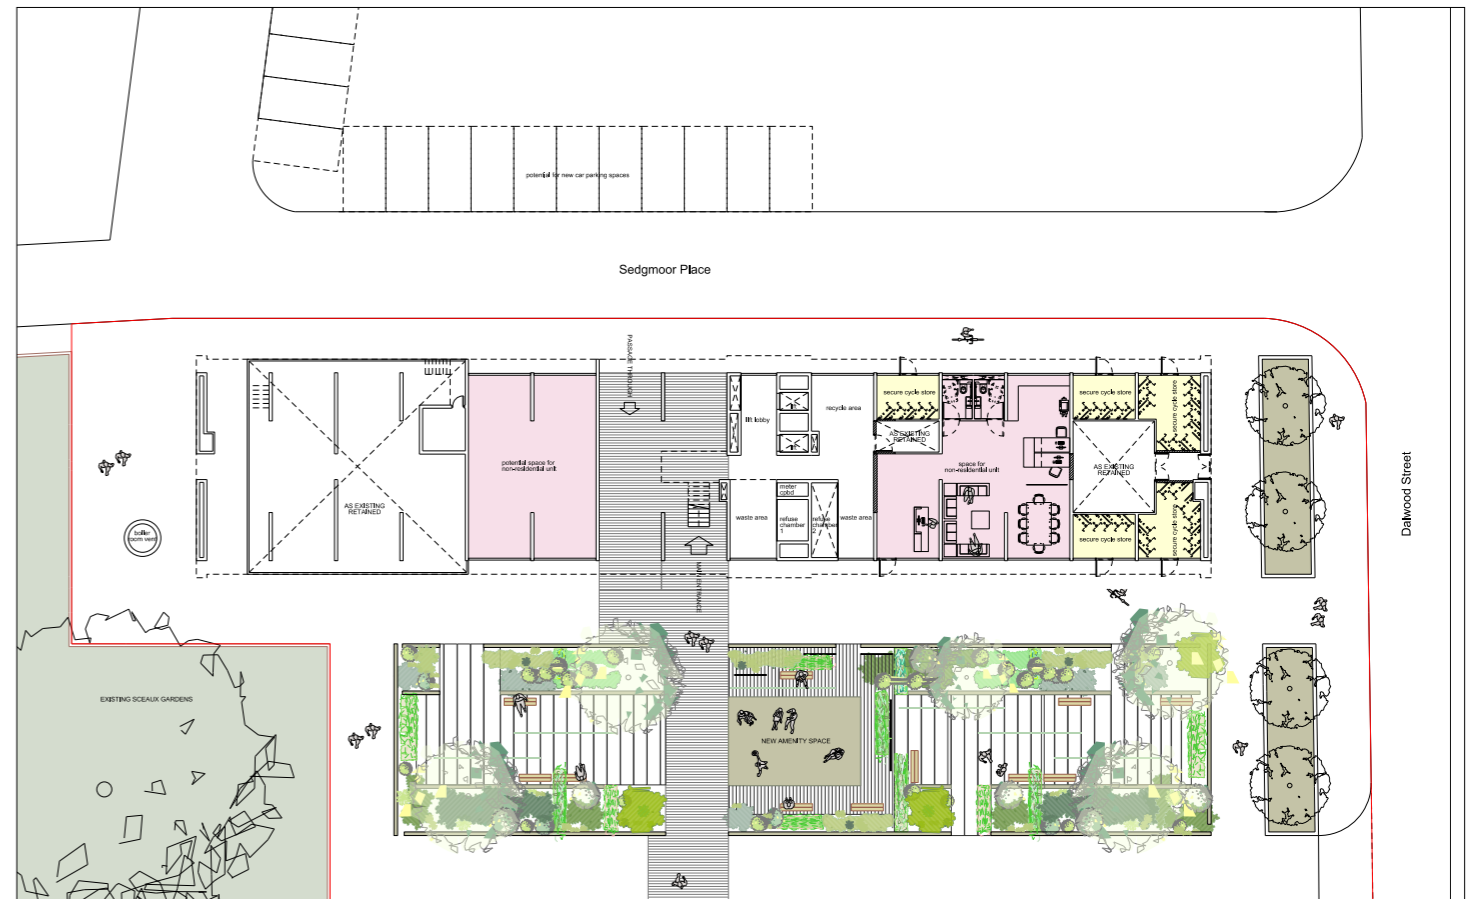

proposed upper floor maisonette

proposed kitchen

proposed lower floor maisonette

proposed bathroom

proposed undercroft

proposed non-residential unit

proposed elevation

proposed plan

existing view

proposed view

proposed volumetric site plan

proposed site plan

PROPOSALS FOR REDEVELOPMENT OF THE SHOPS AND THE AREA IN FRONT OF LAKANAL HOUSE